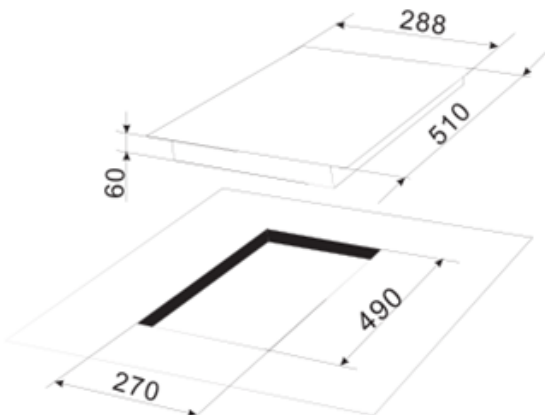

### ISOMETRIC VIEW

#### PRODUCT MEASUREMENT

Overall Dimension W288 x D510 x H60 mm

Net Weight 6.0 Kg.

#### PACKAGING MEASUREMENT

Overall Dimension W335 x D555 x H140 mm

Gross Weight 7.0 Kg.

#### INSTALLATION REQUIREMENT

Counter-Top Cutting Size W270 x D490 mm