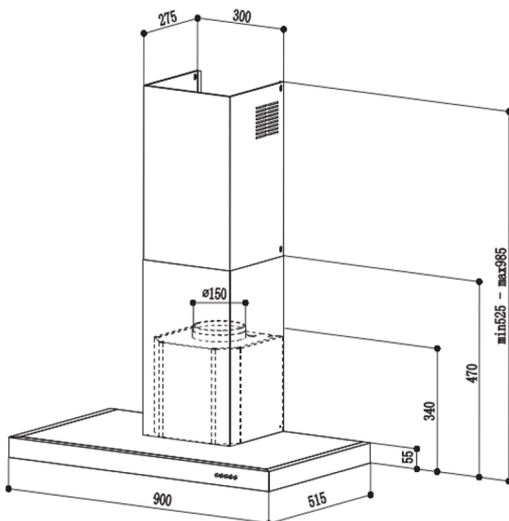

FEATURES

- 90 cm. Stainless Steel T-Shape chimney hood
- Stainless steel body and chimney
- Motor power : 330 watt.
- Maximum air extraction rate : 1,050 m3/h
- Net air extraction rate performance : 950 m3/h
- 5 layers aluminum grease filter
- Electronic button control
- 3 speeds
- Power off delay timer (3 minutes , 7 minutes)
- 2 x 1 watt LED lighting

ISOMETRIC VIEW

COOKER HOOD

K633X90

CHIMNEY HOOD

90cm. | Stainless Steel

EAN

PRICE

THB 15,000.-

Unit price in THB is inclusive of 7% VAT.

SPECIFICATION

PRODUCT MEASUREMENT

Overall Dimension W900 x D515 x H525–985 mm.

Net Weight 15.0 Kg.

PACKAGING MEASUREMENT

Overall Dimension W410 x D945 x H560 mm.

Gross Weight 18.0 Kg.

INSTALLATION REQUIREMENT

Installation Type Wall mounted

Suitable for Ducted operation only

Minimum clearance to gas/ electric cook top 750 mm.

Ducting connection \varnothing 150 mm.

ELECTRICAL

Power Supply 220–240V ~50 Hz.