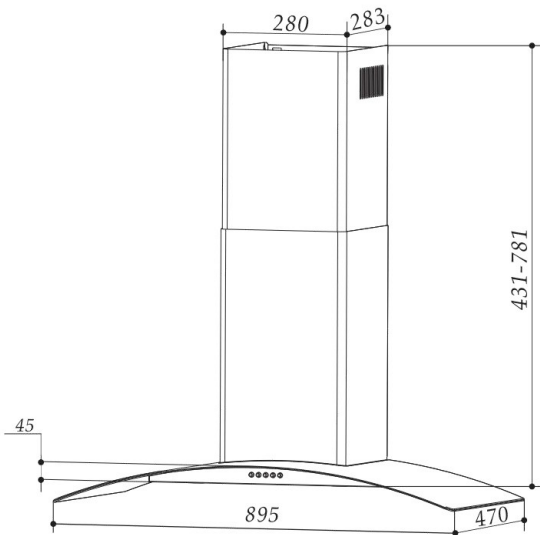

COOKER HOOD KV7239X90

CHIMNEY HOOD
90cm. | Stainless Steel

EAN
8858787030053

PRICE
THB 11,000.-

Unit price in THB is
inclusive of 7% VAT.

FEATURES

- 90 cm. stainless steel with glass chimney hood
- Stainless steel body
- Motor power : 230 watt.
- Maximum air extraction rate : 770 m3/h
- Net air extraction rate performance : 720 m3/h
- Push button control
- 3 speeds
- 5 layers aluminum grease filter
- 2 x 1.5 watt LED lighting

ISOMETRIC VIEW

SPECIFICATION

PRODUCT MEASUREMENT

Overall Dimension W895 x D470 x H446–796 mm.

Net Weight 14.0 Kg.

PACKAGING MEASUREMENT

Overall Dimension W425 x D940 x H545 mm.

Gross Weight 16.5 Kg.

INSTALLATION REQUIREMENT

Installation Type Wall mounted

Suitable for Ducted operation only

Minimum clearance to gas/
electric cook top 750 mm.

Ducting connection \varnothing 150 mm.

ELECTRICAL

Power Supply 220–240V ~50 Hz.