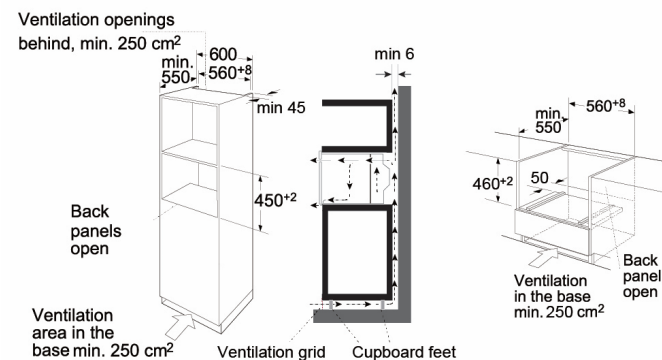

SPECIFICATION

PRODUCT MEASUREMENT

Overall Dimension W594 x D568 x H454 mm.

Net Weight 32.0 Kg.

PACKAGING MEASUREMENT

Overall Dimension W700 x D670x H550 mm

Gross Weight 36.0 Kg.

INSTALLATION REQUIREMENT

Cutting Size W560 x D550 x H450 mm

IMPORTANT SAFTY INFORMATION

Power Supply 220-240V / 50Hz.

Nominal Power 3.0 kW

Required Electric Cable 3 x 2.5 mm² (THW)

ISOMETRIC VIEW

Note: There should be gap above the oven.