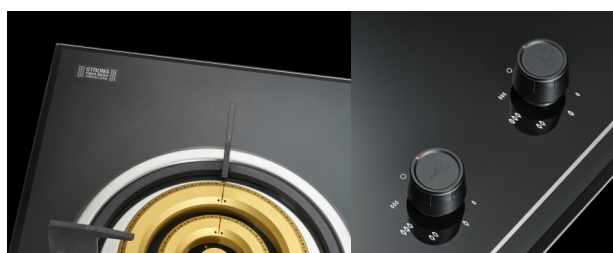

BRASS BURNER DELIVERS PERFECT RESULT

Brass burners of MEX V7863TR hob retain heat more efficiently, spread heat more evenly resulting in a more optimal cooking end result. In addition, they are less likely to corrode and stain with time, meaning that they exhibit durability.

6.4 KW. TRIPLE RING-BURNER MAKES FASTER COOKING

The triple ring-brass burners combine the unique-flame cooking and the powerful 6.4 kW. burner make cooking faster and more convenient for variety of cooking menus, especially for Thai foods even in large quantities.

SLEEK EASY-TO-TURN CONTROL KNOBS

Easy-to-turn knobs special designed to control the flame easily in a row at the front of the hob. This V763TR specially offers 230 degree of flame level controlling to fit all your cooking menus.

BUILT-IN GAS HOB V7863TR

FEATURES

- 86 cm. width built in gas hob
- High quality Strong Fiber Mesh Tempered Glass base with 4 side bevelled edges
- 2 large brass burners
 - Left : Triple ring burner 6.4 kW.
 - Right : Triple ring burner 6.4 kW.
- 2 Metal pan supports
- 2 small trivets for small pot
- Special MEX black "easy-to-turn" control knobs
- Electric auto-ignition, battery D 1.5 Volt
- Flame failure gas safety valve
- Free! MEX grill pan mod. MP10128