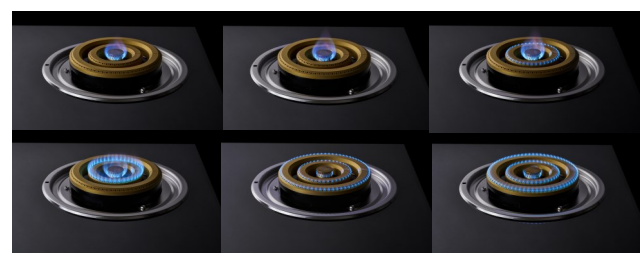

BRASS BURNER DELIVERS PERFECT RESULT

Brass burners of MEX V7863TR hob retain heat more efficiently, spread heat more evenly resulting in a more optimal cooking end result. In addition, they are less likely to corrode and stain with time, meaning that they exhibit durability.

SAFETY MEETS STRONG FIBER MESH TEMPERED GLASS

Mex strong fiber mesh tempered glass offers security for the use of gas hob. The fiber mesh reinforces the tempered glass that is beneficial to prevent risks from thermal shock on the glass.

SLEEK EASY-TO-TURN CONTROL KNOBS

Easy-to-turn knobs special designed to control the flame easily in a row at the front of the hob. This V763TR specially offers 230 degree of flame level controlling to fit all your cooking menus.

BUILT-IN GAS HOB V7863TR

FEATURES

- 86 cm. width built in gas hob
- High quality Strong Fiber Mesh Tempered Glass base with 4 side bevelled edges
- 2 large brass burners
 - Left : Triple ring burner 6.4 kW.
 - Right : Triple ring burner 6.4 kW.
- 2 Metal pan supports
- 2 small trivets for small pot
- Special MEX black "easy-to-turn" control knobs
- Electric auto-ignition, battery D 1.5 Volt
- Flame failure gas safety valve
- Free! MEX grill pan mod. MP10128