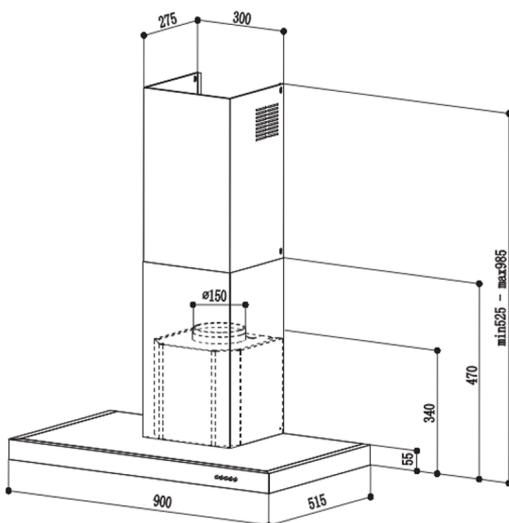

COOKER HOOD

K633B90

CHIMNEY HOOD
90cm. | Matt Black Color

EAN

8858787030633

PRICE

THB 15,000.-

Unit price in THB is
inclusive of 7% VAT.

FEATURES

- 90 cm. T-Shape chimney hood with black color
- Motor power : 330 watt.
- Maximum air extraction rate : 1,050 m3/h
- Net air extraction rate performance : 950 m3/h
- 5 layers aluminum grease filter
- Electronic button control
- 3 speeds
- Power off delay timer (3 minutes , 7 minutes)
- 2 x 1 watt LED lighting
- Noise level of 59 dB

ISOMETRIC VIEW

SPECIFICATION

PRODUCT MEASUREMENT

Overall Dimension W900 x D515 x H525–985 mm.

Net Weight 15.0 Kg.

PACKAGING MEASUREMENT

Overall Dimension W410 x D945 x H560 mm.

Gross Weight 18.0 Kg.

INSTALLATION REQUIREMENT

Installation Type Wall mounted

Suitable for Ducted operation only

Minimum clearance to gas/
electric cook top 750 mm.

Ducting connection \varnothing 150 mm.

ELECTRICAL

Power Supply 220–240V ~50 Hz.