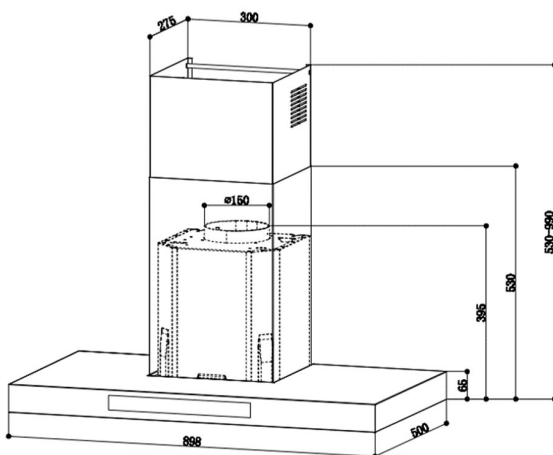

COOKER HOOD

K634B90

CHIMNEY HOOD
90cm. | Matt Black Color

EAN

8858787030244

PRICE

THB 19,500.-

Unit price in THB is
inclusive of 7% VAT.

FEATURES

- 90 cm. T-Shape chimney hood with black color
- Aluminium alloy housing Motor power : 380 watt.
- Maximum air extraction rate : 1,188 m3/h
- Net air extraction rate performance : 950 m3/h
- 5 layers aluminum grease filter
- Touch control
- 4 speeds
- Power off delay timer (3 minutes , 7 minutes)
- 2 x 1 watt LED lighting
- Noise level of 59 dB

ISOMETRIC VIEW

SPECIFICATION

PRODUCT MEASUREMENT

Overall Dimension W898 x D500 x H535–995 mm.

Net Weight 18.0 Kg.

PACKAGING MEASUREMENT

Overall Dimension W475 x D965 x H580 mm.

Gross Weight 21.5 Kg.

INSTALLATION REQUIREMENT

Installation Type Wall mounted

Suitable for Ducted operation only

Minimum clearance to gas/
electric cook top 750 mm.

Ducting connection \varnothing 150 mm.

ELECTRICAL

Power Supply 220–240V ~50 Hz.