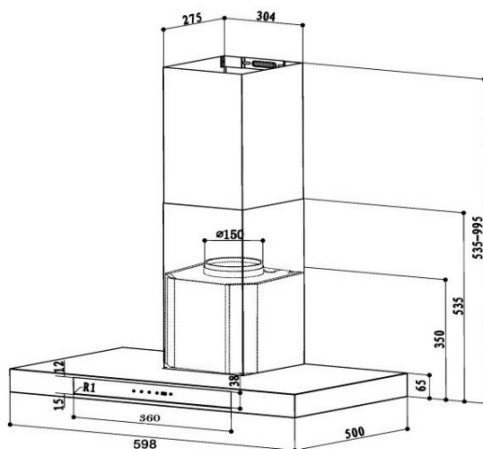

FEATURES

- 60 cm. T-shaped stainless steel chimney hood
- High-Quality AISI304 Stainless Steel
- Aluminium alloy housing Motor power : 330 watt.
- Maximum air extraction rate : 1,050 m3/h
- Net air extraction rate performance : 850 m3/h
- 5 layers aluminum grease filter
- Touch control
- 4 speeds setting
- Power off delay timer (3 minutes , 7 minutes)
- 2 x 1 watt LED lighting

ISOMETRIC VIEW

SPECIFICATION

PRODUCT MEASUREMENT

Overall Dimension W598 x D500 x H535–995 mm.

Net Weight 17.0 Kg.

PACKAGING MEASUREMENT

Overall Dimension W460 x D660 x H580 mm.

Gross Weight 19.00 Kg.

INSTALLATION REQUIREMENT

Installation Type Wall mounted

Suitable for Ducted operation only

Minimum clearance to gas/ electric cook top 750 mm.

Ducting connection \varnothing 150 mm.

ELECTRICAL

Power Supply 220–240V ~50 Hz.