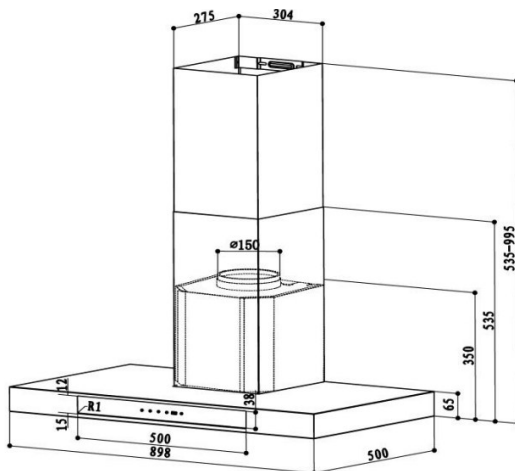

FEATURES

- 90 cm. T-shaped stainless steel chimney hood
- High-Quality AISI304 Stainless Steel
- Aluminium alloy housing Motor power : 410 watt.
- Maximum air extraction rate : 1,300 m3/h
- Net air extraction rate performance : 1,050 m3/h
- 5 layers aluminum grease filter
- Touch control
- 4 speeds setting
- Power off delay timer (3 minutes , 7 minutes)
- 2 x 1 watt LED lighting

ISOMETRIC VIEW

SPECIFICATION

PRODUCT MEASUREMENT

Overall Dimension W898 x D500 x H535–995 mm.

Net Weight 18.0 Kg.

PACKAGING MEASUREMENT

Overall Dimension W475 x D965 x H580 mm.

Gross Weight 21.5 Kg.

INSTALLATION REQUIREMENT

Installation Type Wall mounted

Suitable for Ducted operation only

Minimum clearance to gas/ electric cook top 750 mm.

Ducting connection \varnothing 150 mm.

ELECTRICAL

Power Supply 220–240V ~50 Hz.